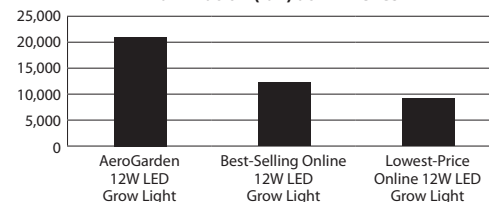

For best growth, prune tall, fast growing plants from the top and keep LED Grow Light just an inch or two above plants. This allows light to reach any smaller, slower growing plants. If the light is too far from the plants, growth may slow significantly or plants can stretch for light and look spindly.

FEATURES & BENEFITS

The AeroGarden 12W LED Grow Light is designed to stimulate plant growth by producing light at specific wavelengths required for photosynthesis.

- LEDs Optimized for Big, Fast Growth—Guaranteed!
- It's Miracle-Gro. Trusted. Safe. Long-Lasting
- Easy to install in any standard socket (E26)
- 4 band LED lights in red, blue & daylight white color spectrum
- Energy efficient – just 12 watts!
- Long lasting lifespan – of up to 50,000 hours (8.5 years at 16 hrs/day)
- Stays cool! No heat buildup
- Suitable for any plants, including hydroponic and aquaponics
- No harsh purple glare! Great for plants, gentle on your eyes
- Red LEDs for fruiting, blue for vegetative growth, white for penetration into canopy and plant cells
- 1 Year Warranty

SPECIFICATIONS

LED Colors	Red, Blue & Daylight White
LED Ratio	Red - 2 diodes: 660nm
	Red - 2 diodes: 620nm
	Blue - 2 diodes: 460nm
	White - 6 diodes: 5500K (Daylight)
Power	12W
Socket Type	E26 (standard light socket)
Suggested Height	First 4-6" from starter tray during germination Once plants have germinated and are growing, as close to plants as possible
Light Size	4.84" D – 5.44" H

AEROGARDEN LED GROW LIGHT QUALITY

More Light = More Growth

Illumination (lux) at 14 Inches

■ Illumination at 14 Inches